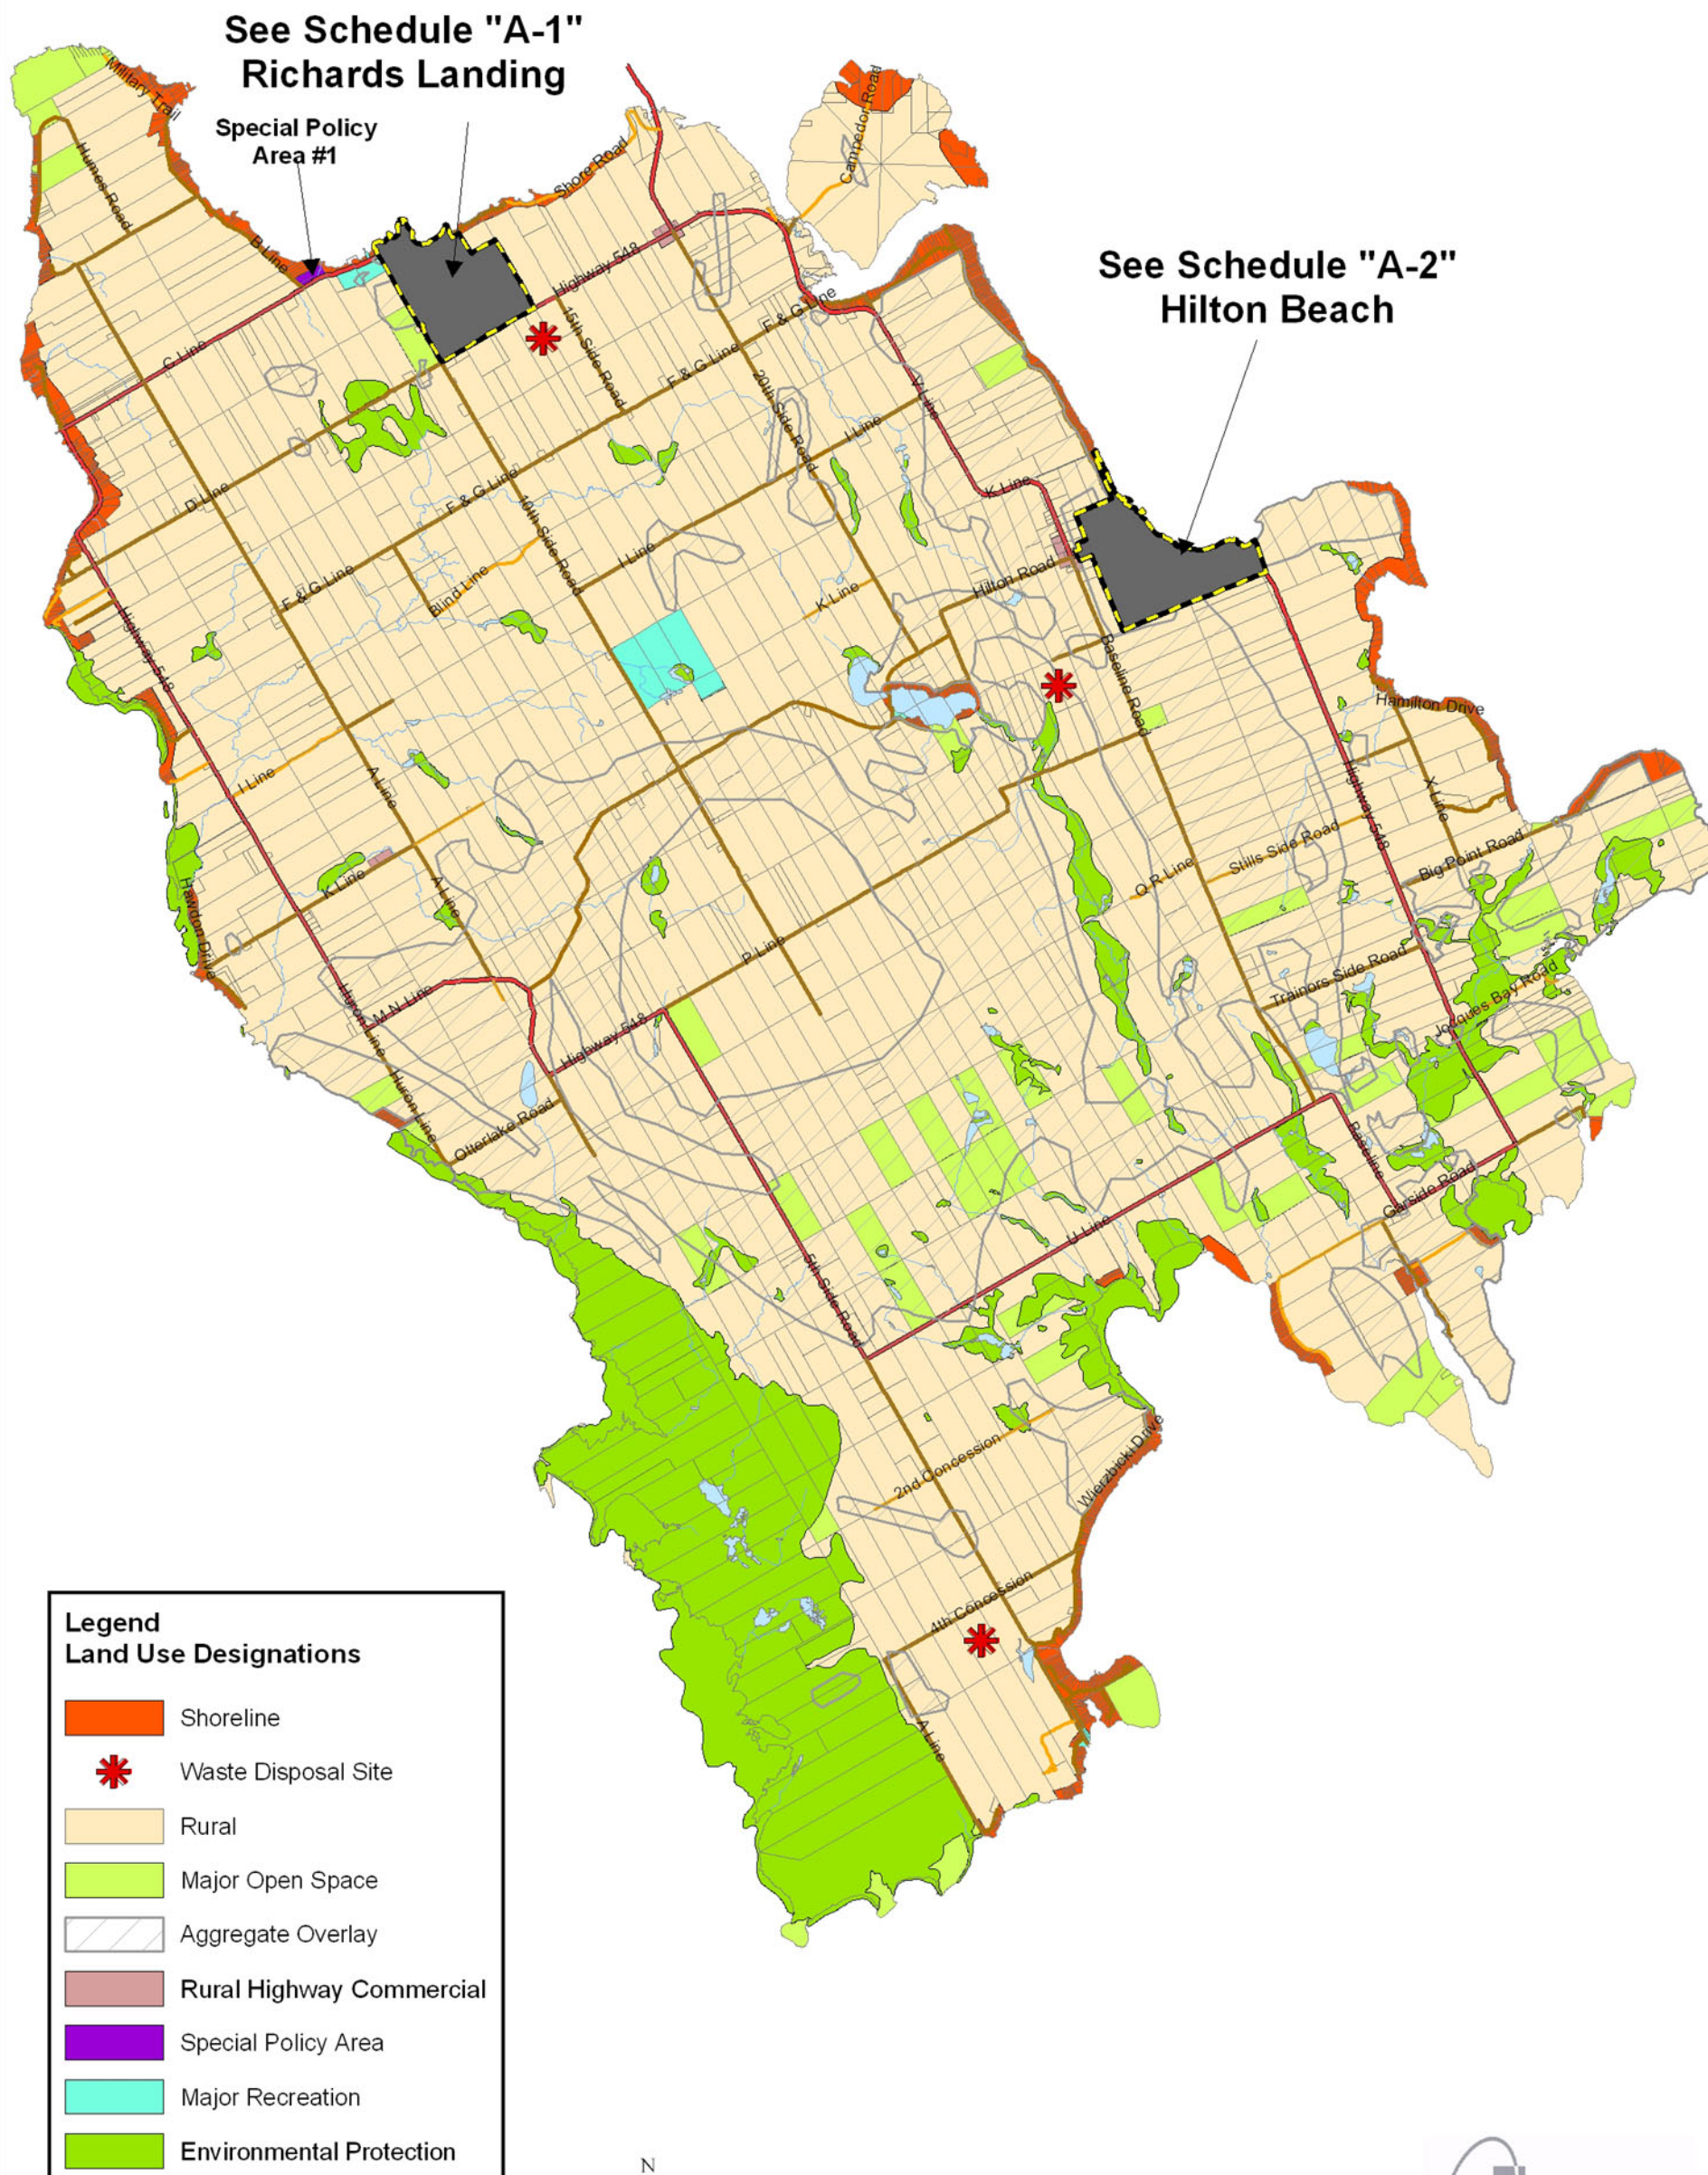

St. Joseph Island Official Plan Schedule "A" - Land Use

Source: MNR NRVIS Data System,
April 2003